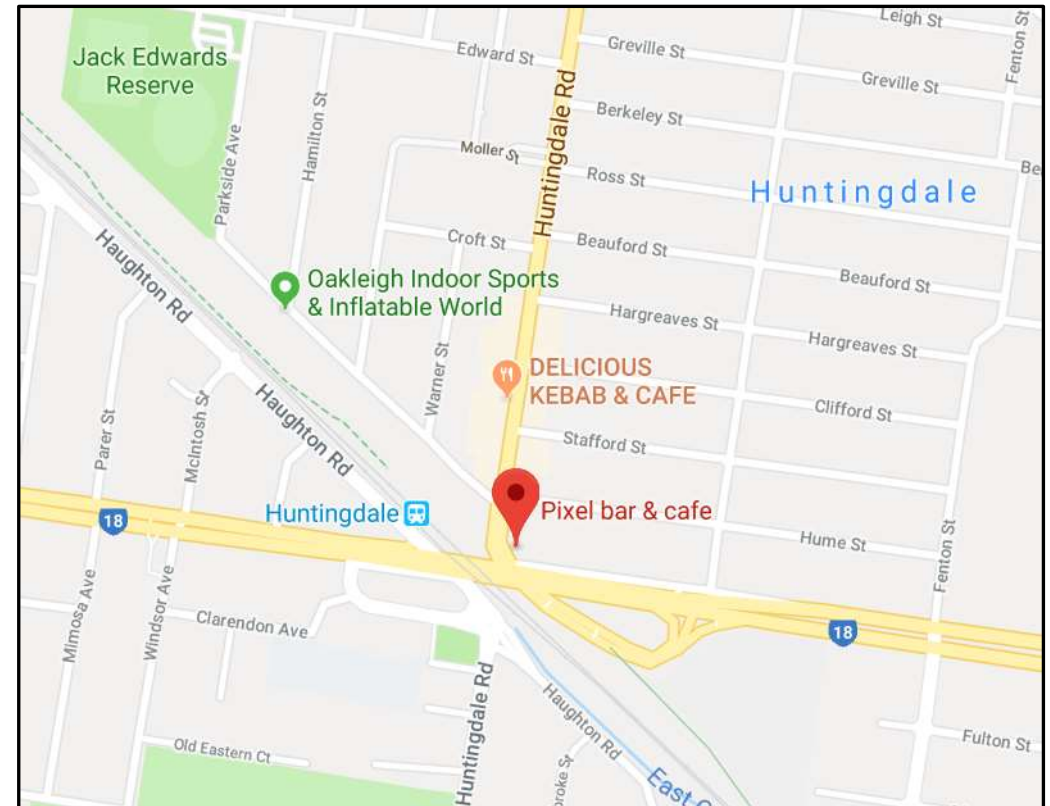

Oakleigh: Pixel Bar and Cafe

W: <http://pixelbar.com.au/>

What: Join us for a night of games at Pixel Bar and Cafe. Pixel has board games galore so come along and make some friends over Cranium or Articulate, before losing them in an all-out Monopoly or Catan battle.

Or if board games are less your speed, smash out some Guitar Hero, or even log in to your own Steam account and rack up some DOTA hours. Plus, if you're a bit hungry, the bar has plenty of food and drinks for purchase to satisfy your cravings.

Date: Saturday, 21st of July

Time: 6pm – late

Address: Pixel Bar & Café, 1279 North Rd, Oakleigh

Parking: There is parking on North Rd and at Huntingdale Station

Event Organisers:

Patrick Cooke & Elizabeth Henry

Contact Phone Number:

Patrick Cooke - 0438 409 580

Elizabeth Henry - 0403 059 846

Contact Email:

Patrick Cooke - plcoo3@student.monash.edu

Elizabeth Henry - ehen11@student.monash.edu

RSVP and for updates:

<https://www.facebook.com/events/595478270845302/>

Register Here: <https://msahspixel.eventbrite.com.au>

Public Transport: Huntingdale station is only a 2 minute walk away or a bus can be caught from Monash University Clayton.

Limited spots available so please RSVP on Eventbrite! See you there! ☺