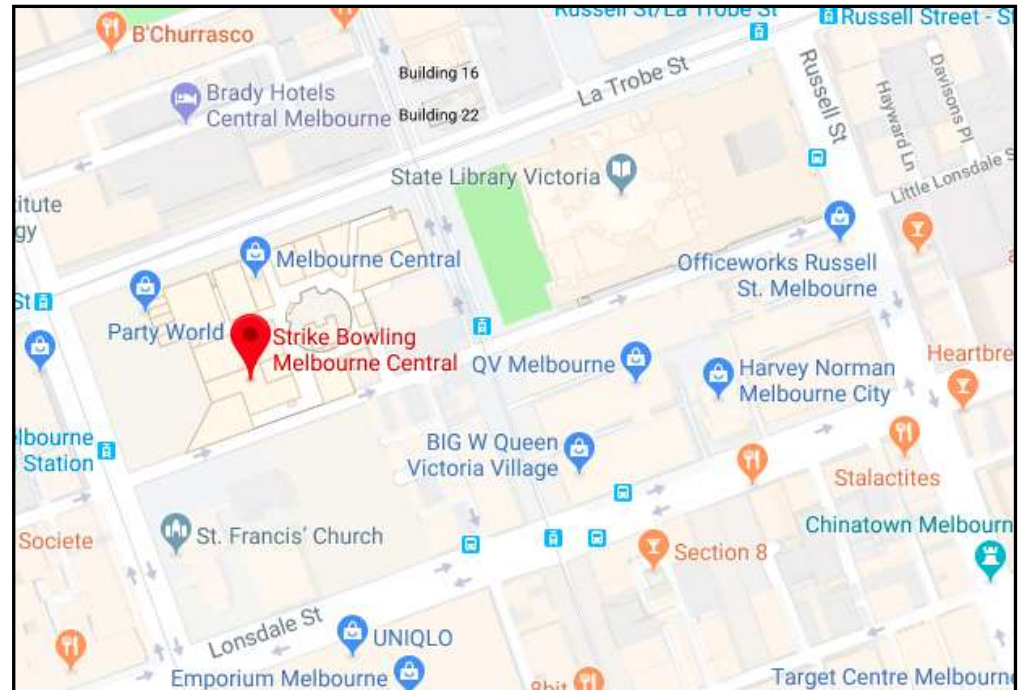

Melbourne: Strike Bowling

W: <https://www.strikebowling.com.au/locations/strike-melbourne-central>

What: Join us for a fun afternoon of bowling! Strike is an amazing bowling and laser tag venue, with built in bar and kitchen to make sure that you don't get hungry or thirsty after all your efforts to get a strike. It's the perfect opportunity to get to know people in your area, and who knows you might just find a buddy to catch the train with! ☺

Date: Sunday, 22nd of July

Time: 6pm – 9pm

Address: Strike Bowling, Level 3 Melbourne Central, 211 La Trobe St

Meeting Location: Entrance of Strike Bowling Melbourne Central

Event Organisers: Pri Levi & Clare Valder

Still Attending? Bringing Friends? Let Pri or Clare know by 19/07/2018

RSVP and for updates:

<https://www.facebook.com/events/379914899194107/>

Register Here: <https://msahsstrike.eventbrite.com.au>

Parking: Melbourne Central car park, accessed via Lonsdale and La Trobe St

Public Transport: Closest station is Melbourne Central

Limited spots available so please RSVP on Eventbrite! See you there! ☺